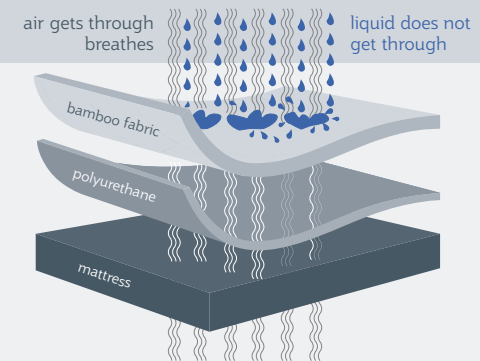

DURABILITY

- For WATERPROOF protection, we provide our FREE Sealy Soft Touch bamboo cot mattress protector
- The Aloe Vera fabric mattress covering can be wiped with a damp cloth. Do not use excessive water as this will affect the comfort layers

For added hygiene and protection, we have included a free Soft Touch Bamboo waterproof mattress protector, with your mattress purchase

PROTECT BABY'S SEALY® MATTRESS WITH A SEALY® SOFT TOUCH BAMBOO MATTRESS PROTECTOR FEATURING A FOUR-WAY STRETCH SKIRT TO ENSURE A SNUG FIT

- Made with antibacterial natural bamboo fabric of exceptional softness for sheer comfort
- A breathable polyurethane sheet of micro porous structure, allows air to pass through, but not liquids or humidity, providing an effective anti-bacterial barrier
- Bamboo's degree of absorption is six times higher than cotton
- Can be used as a fitted sheet